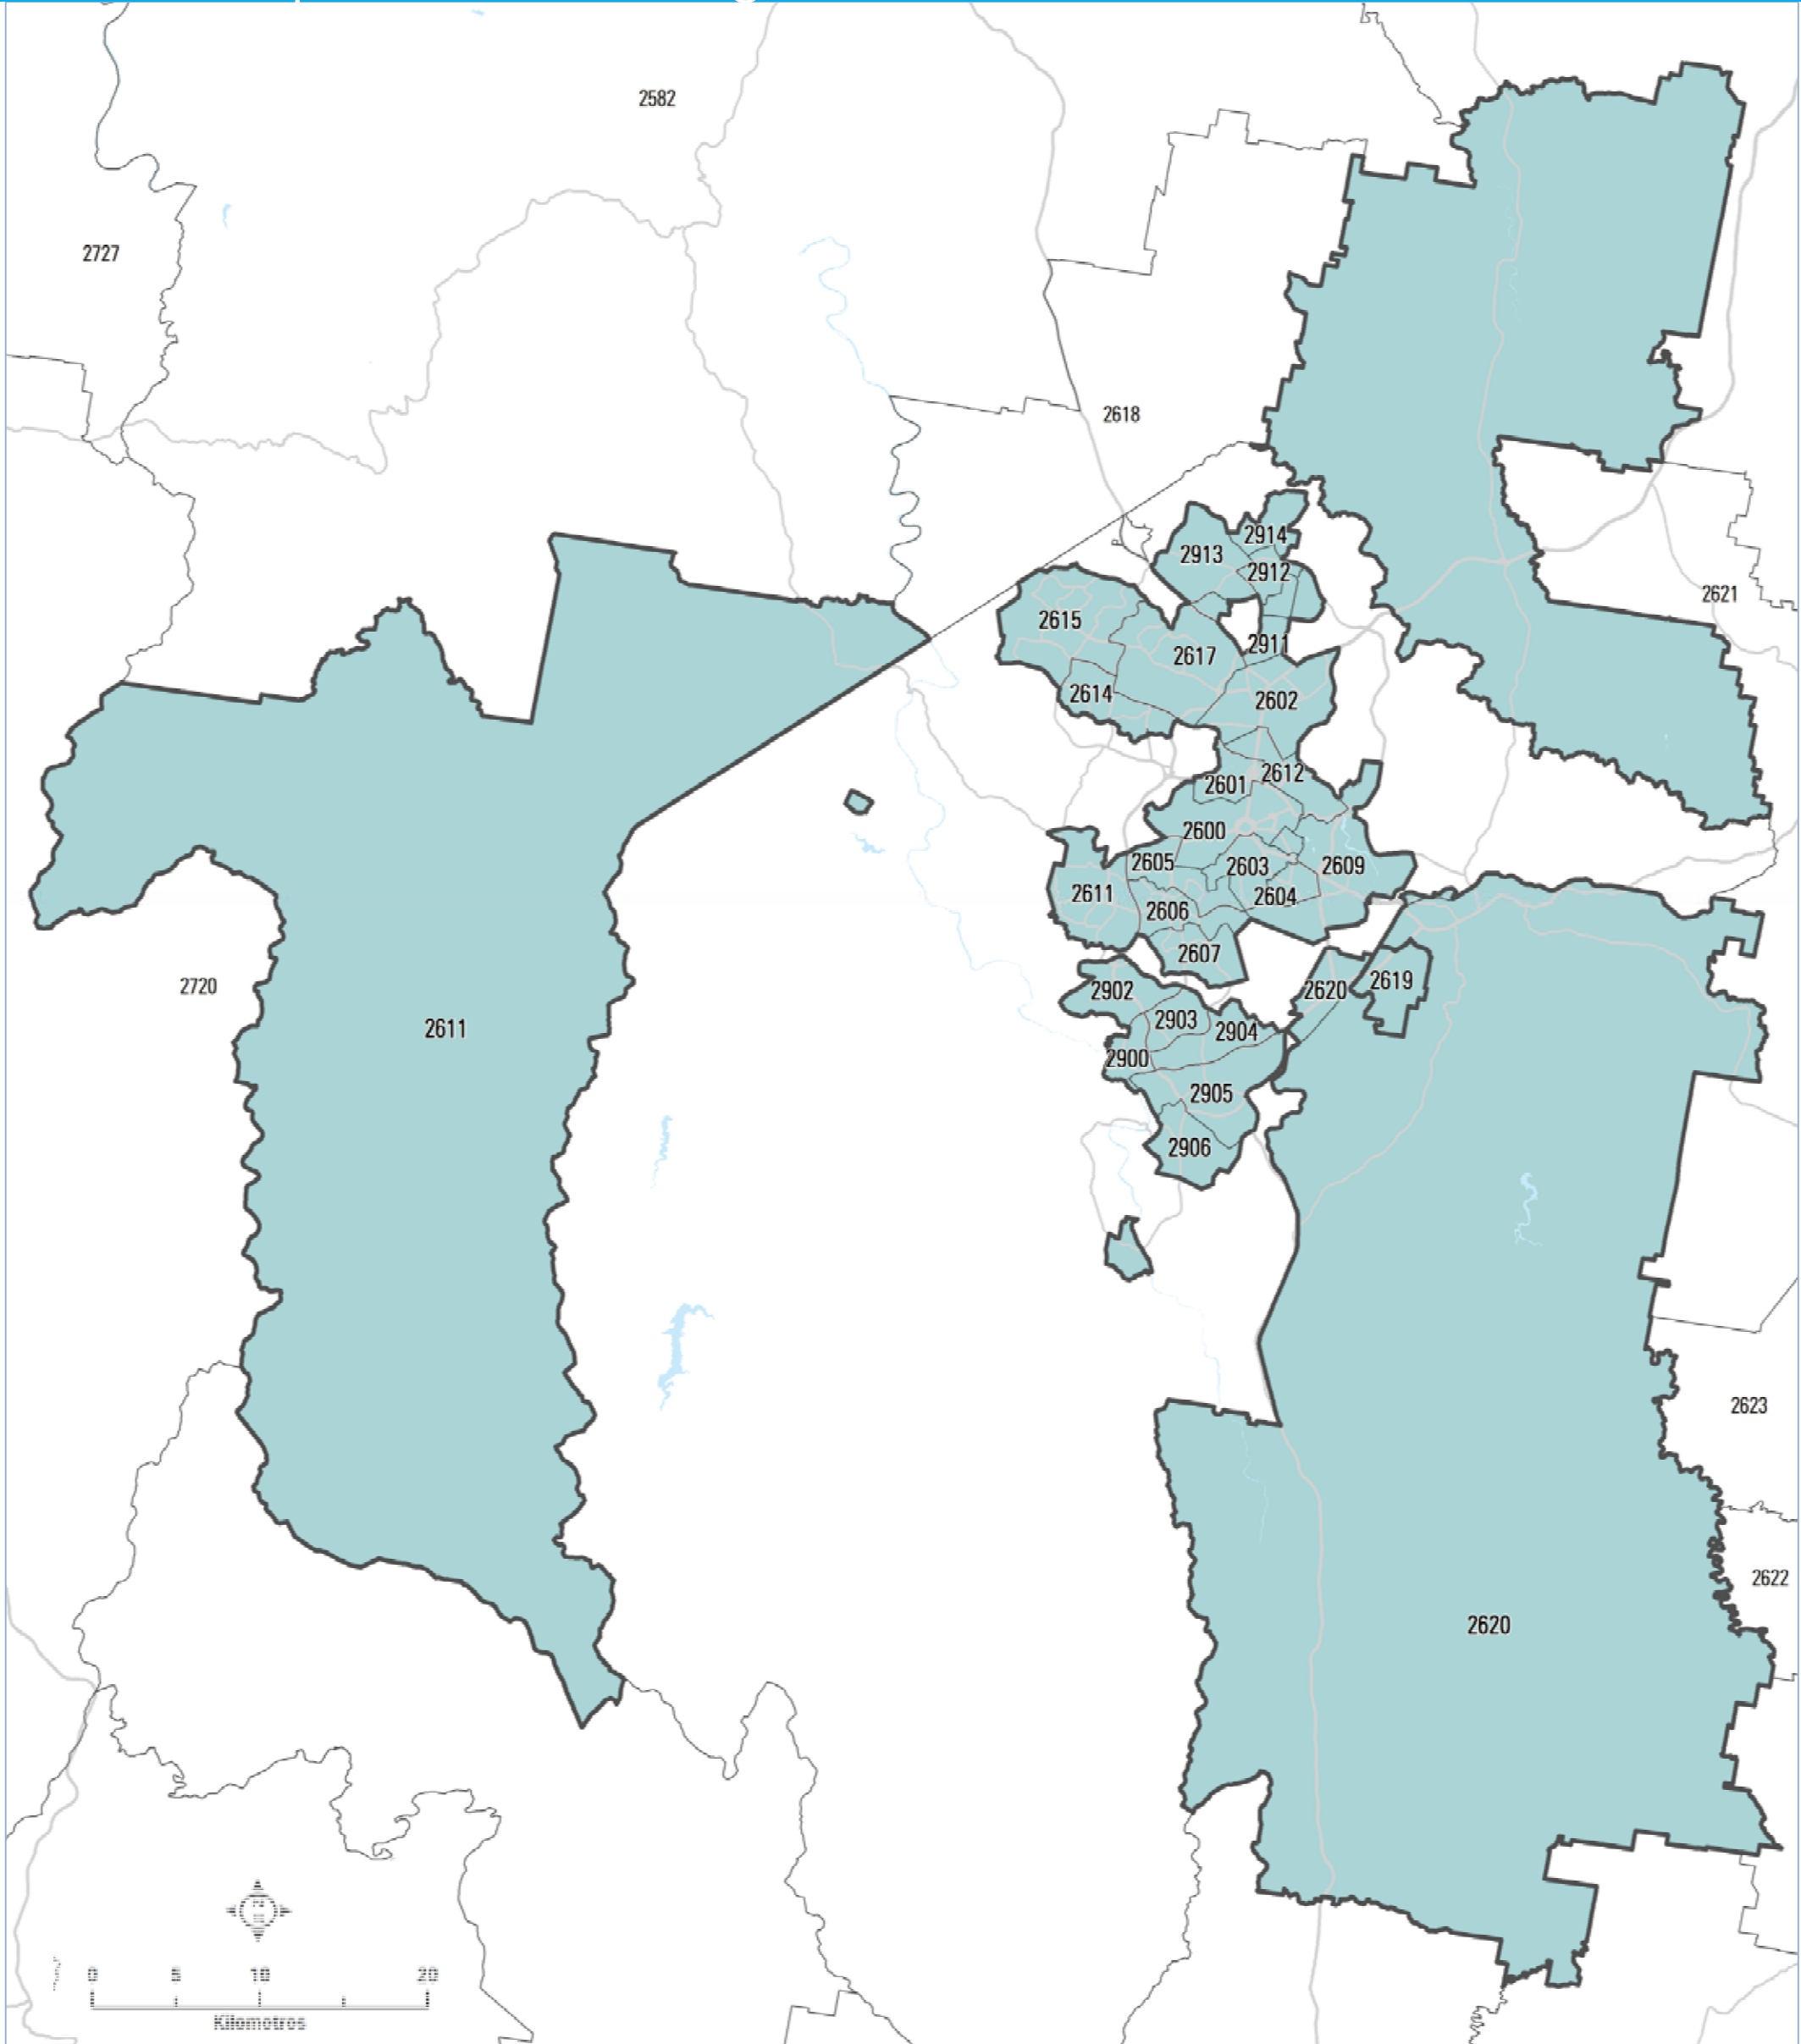

On demand courier services Canberra postcode coverage

Coverage map for the StarTrack Courier on demand courier service.
Service coverage is represented by postcode, but in some outlying areas, service may be to specific localities within the postcode.
Inquiries about capability to a locality may be directed to your StarTrack Courier Product Specialist by contacting tel. 13 13 20.

Disclaimer: This map is provided for information only and is not intended for detailed design. While all reasonable care has been taken to ensure the information is accurate no warranty is given that the information included on this map is current, accurate or complete. It is recommended that information be verified by the user prior to use. Australia Post accepts no liability or responsibility for the information contained in this map or for the activities resulting from decisions made using this information. Use of the information portrayed is at the sole risk of the user.