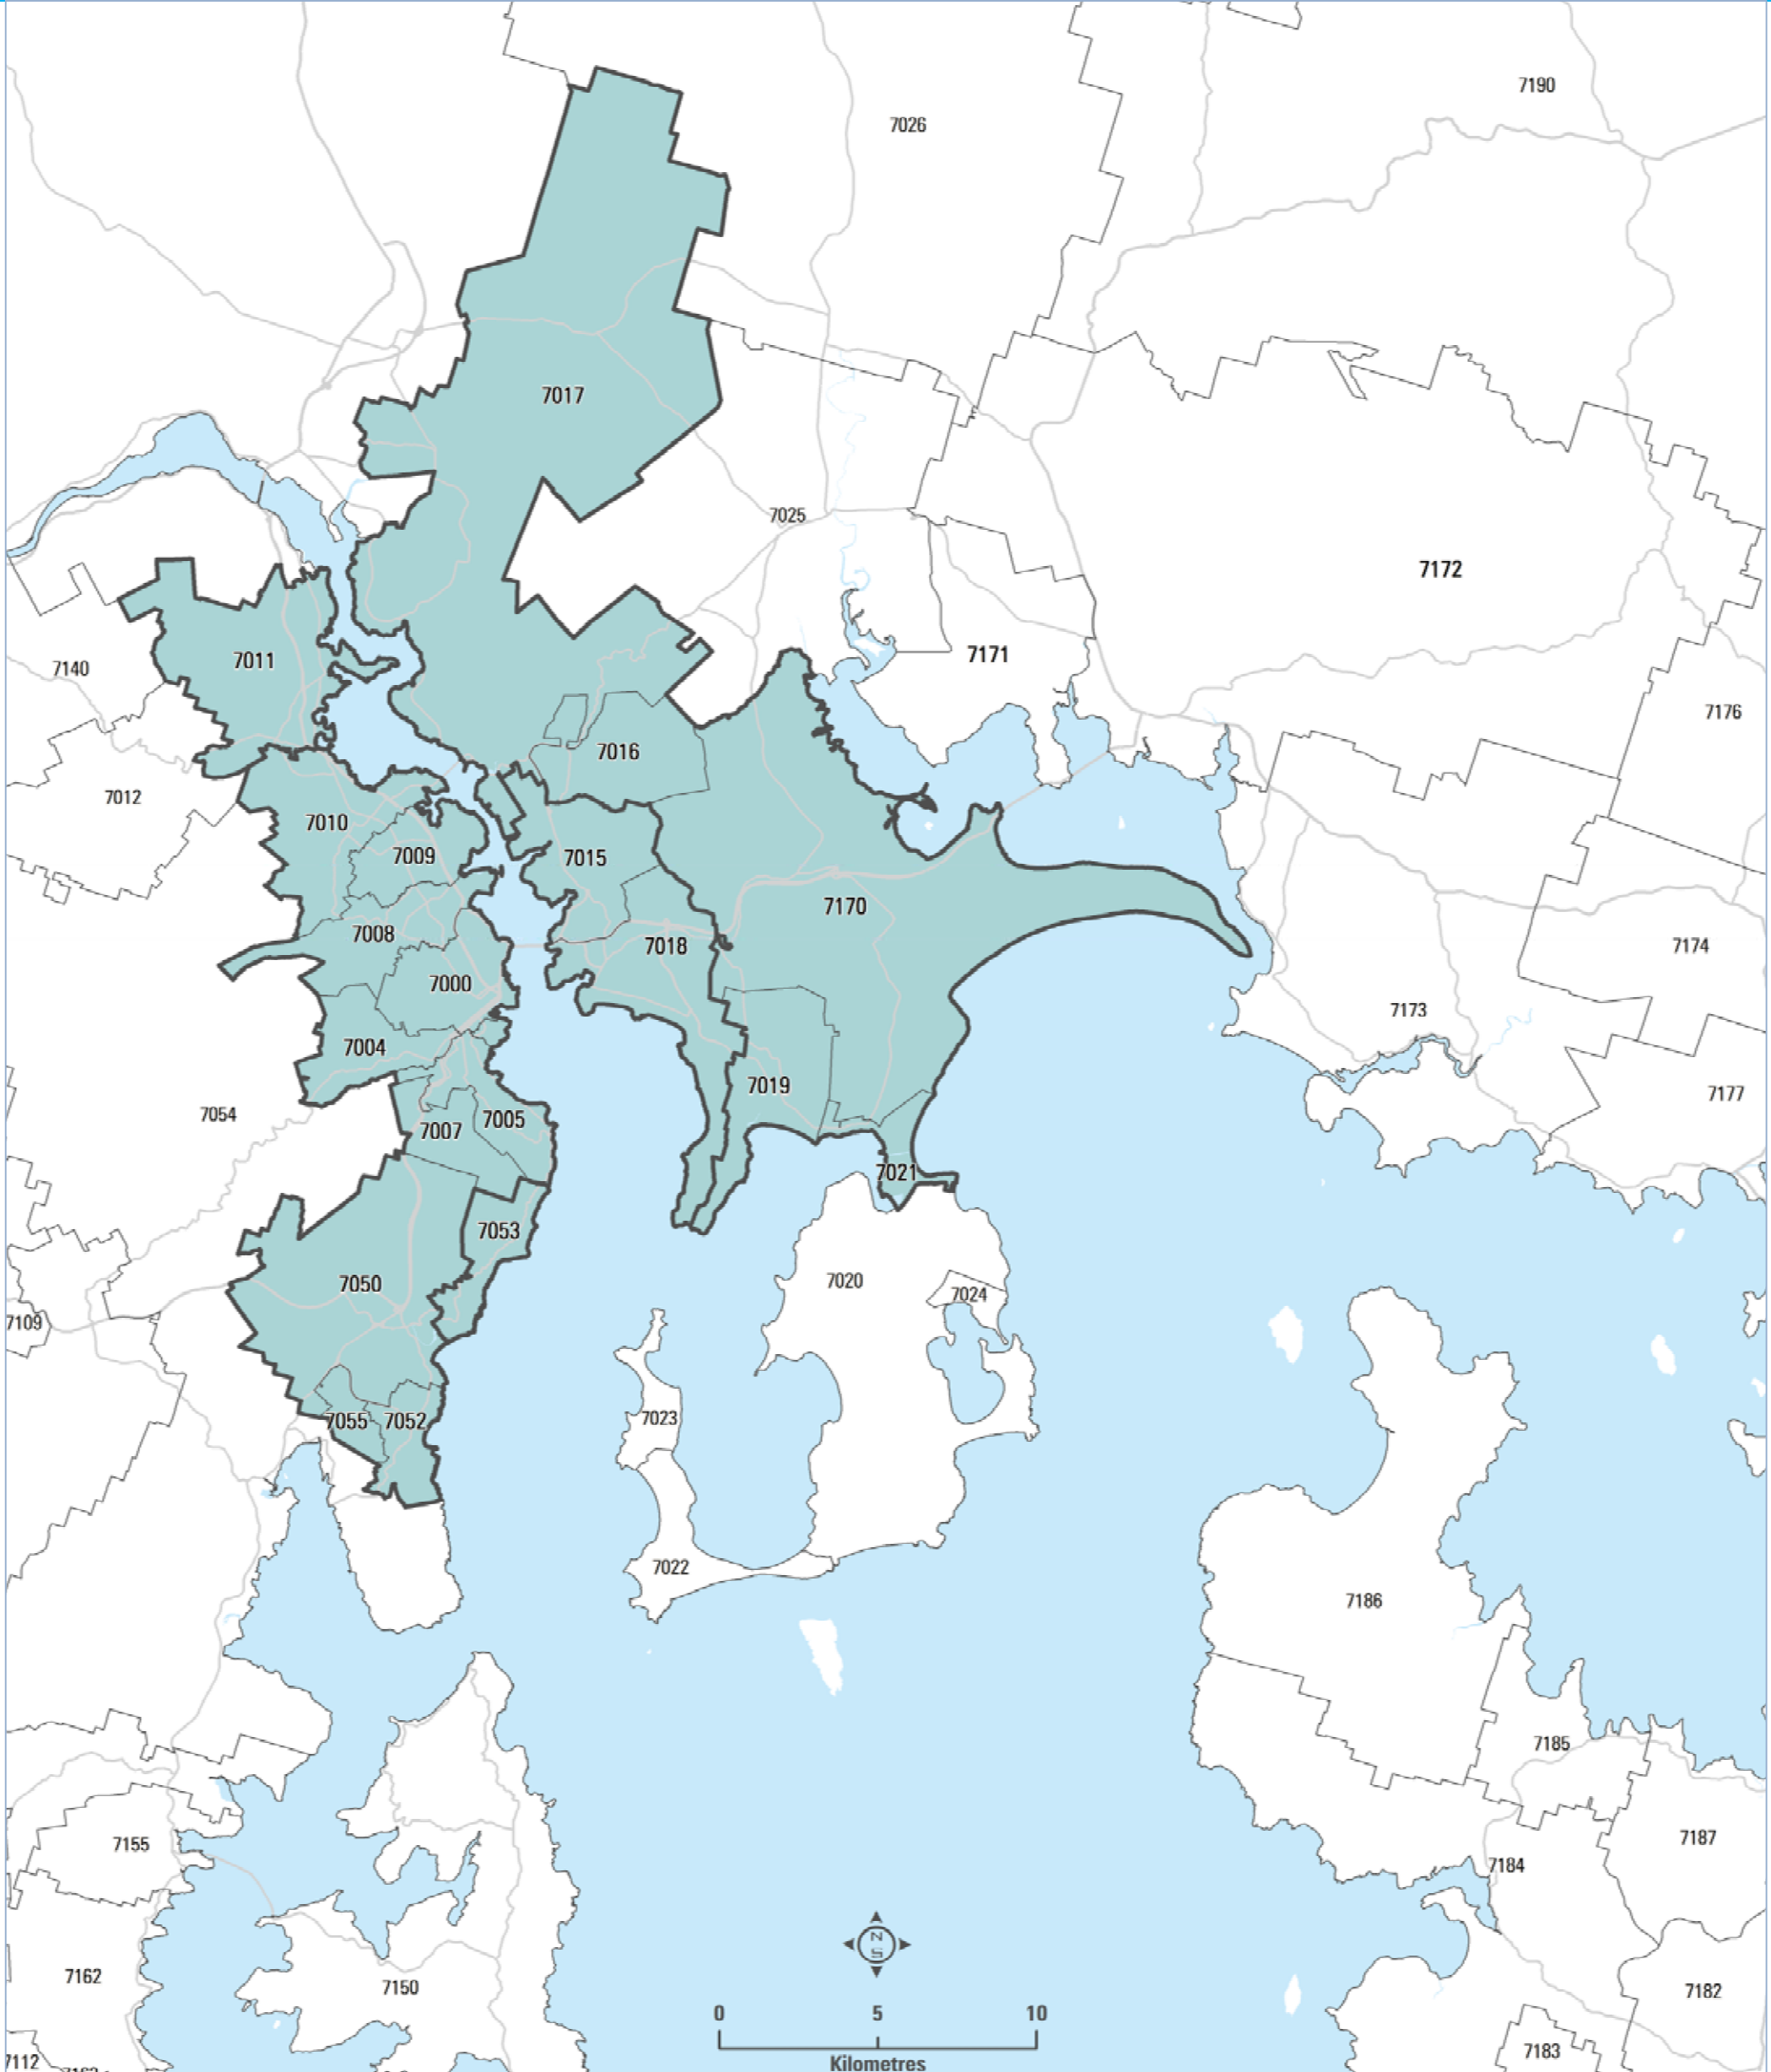

# On demand courier services Hobart postcode coverage

Coverage map for the StarTrack Courier on demand courier service.  
Service coverage is represented by postcode, but in some outlying areas, service may be to specific localities within the postcode.  
Inquiries about capability to a locality may be directed to your StarTrack Courier Product Specialist by contacting tel. 13 13 20.